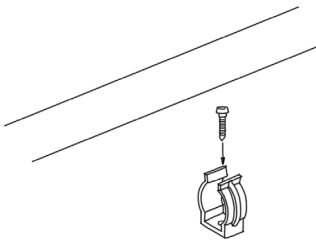

MOUNTING OPTIONS

SURFACE CLIP

SURFACE OR CEILING MOUNTING BY CLIP

PENDANT MOUNTED BY AIRCRAFT CABLE

Horizontal pendants are mounted using aircraft cable. Vertical pendants are mounted using the power cord and a ceiling canopy mounted to the junction box for weight distribution.