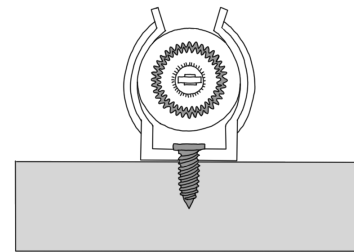

MOUNTING OPTIONS

SURFACE CLIP

SURFACE OR CEILING MOUNTING BY CLIP

PENDANT MOUNTED BY AIRCRAFT CABLE

Horizontal pendants are mounted using aircraft cable. Vertical pendants are mounted using the power cord and a ceiling canopy mounted to the junction box for weight distribution.