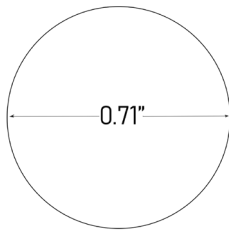

CONFIGURATION

SAMPLE ORDER CODE:
NFX-R-18-S-35-9-LAT-S0-36-P1-PH-ME-BK

SERIES	TYPE	LED TYPE	CCT		CRI	DIMMING		OUTPUT	
NFX-R-	18 0.71"	S STATIC	27	2700K	9 90+	10	0-10V	SO	STANDARD
	25 0.98"		30	3000K		DX	DMX	HE	HIGH EFFICIENCY
			35	3500K		DA	DALI		
			40	4000K		EV	PHASE		
			50	5000K		POE			
				LAT	LUTRON ATHENA				
					0	OTHER	Contact manufacturer for more options		

LENGTH (in.)	FEED LOCATION	MOUNTING	OPTIONS	FINISH
Maximum: 16.4' (196")	P1 END FEED	CL SURFACE CLIPS	ME METAL ENDCAPS	WH WHITE
		PH HORIZONTAL PENDANT MOUNTING	WF WOVEN FABRIC WRAP WITH METAL ENDCAPS	BK BLACK
		PV VERTICAL PENDANT MOUNTING		AL ALUMINUM