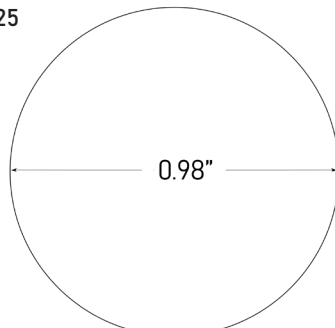

CONFIGURATION

SAMPLE ORDER CODE:
NFX-R-18-S-35-9-LAT-S0-36-P1-PH-ME-BK

SERIES	TYPE	LED TYPE	CCT		CRI	DIMMING		OUTPUT	
NFX-R-	18 0.71"	S STATIC	27	2700K	9 90+	10	0-10V	SO	STANDARD
	25 0.98"		30	3000K		DX	DMX	HE	HIGH EFFICIENCY
			35	3500K		DA	DALI		
			40	4000K		EV	PHASE		
			50	5000K		POE			
				LAT	LUTRON ATHENA				
					0	OTHER	Contact manufacturer for more options		

LENGTH (in.)	FEED LOCATION	MOUNTING	OPTIONS	FINISH
Maximum: 16.4' (196")	P1 END FEED	CL SURFACE CLIPS	ME METAL ENDCAPS	WH WHITE
		PH HORIZONTAL PENDANT MOUNTING	WF WOVEN FABRIC WRAP WITH METAL ENDCAPS	BK BLACK
		PV VERTICAL PENDANT MOUNTING		AL ALUMINUM