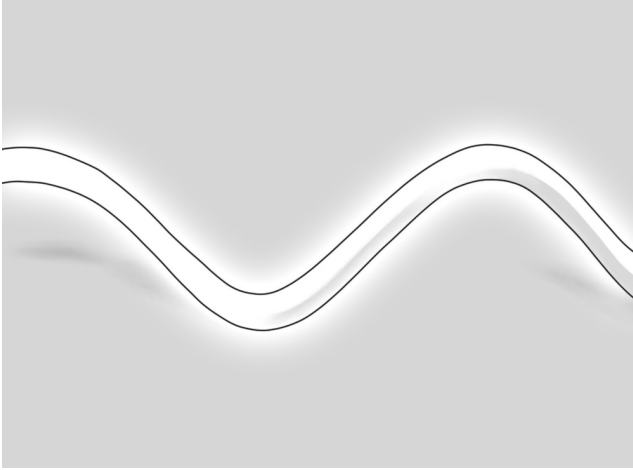

TYPE

PROJECT NAME

nanoflex

NanoFlex Rope

The NanoFlex Rope offers seamless 360-degree lighting for a wide variety of indoor or outdoor applications, from signage to displays to art installations. The silicone extrusion sheathing material is flexible and non-yellowing and offers dot-free lighting in any length up to 16.4 feet (5 meters). Available with a variety of dimming options.

18

25