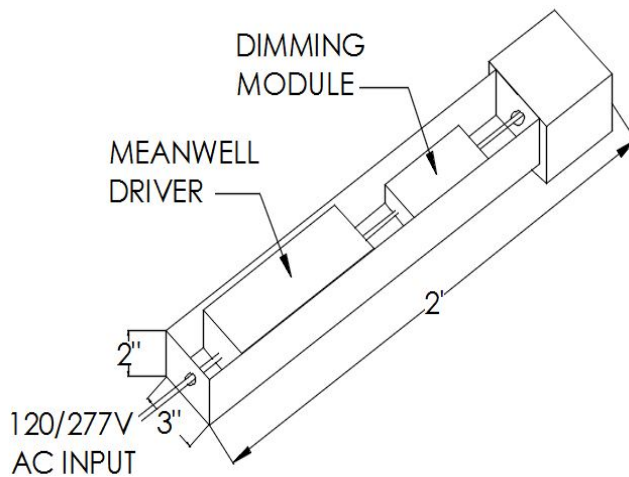

NANOMETER LIGHTING

WIRING DIAGRAM - TUNABLE WHITE PLANAR

POWERBOX DIAGRAM

Standard 10' 18 AWG with Driver provided

Driver can be remoted at various maximum distance*

Wire Size (AWG)	Distance (feet)
18	25
14	50
10	100

*DISTANCE VARY WITH LOAD. PLEASE VERIFY IT BEFORE RELEASE.

DISCLAIMER:
BE SURE TO VERIFY ALL WATTAGES, DIMENSIONS AND LENGTHS DUE TO RAPIDLY CHANGING TECHNOLOGY

073018

nanometer
lighting

57-10 49th place
maspeth, ny 11378