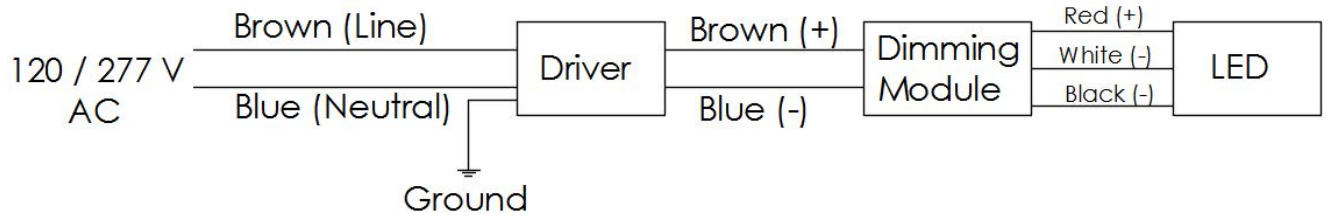

NANOMETER LIGHTING

WIRING DIAGRAM - TUNABLE WHITE PLANAR

POWERBOX DIAGRAM

Standard 10' 18 AWG with Driver provided

Driver can be remoted at various maximum distance*

Wire Size (AWG)	Distance (feet)
18	25
14	50
10	100