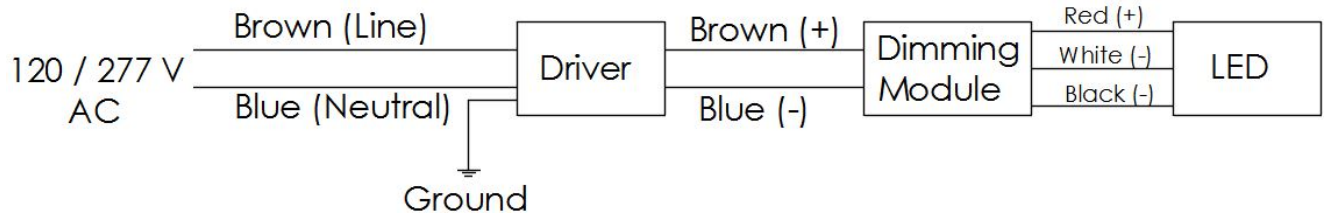

NANOMETER LIGHTING

WIRING DIAGRAM - TUNABLE WHITE LINEAR

POWERBOX DIAGRAM

Standard 10' 18 AWG with Driver provided

Driver can be remoted at various maximum distance*

Wire Size (AWG)	Distance (feet)
18	25
14	50
10	100