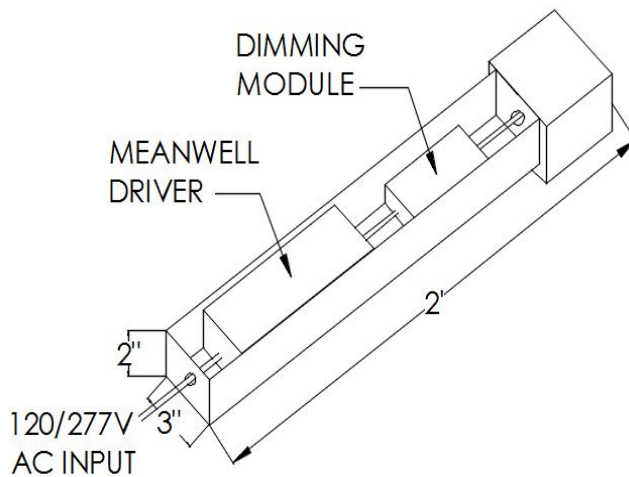

NANOMETER LIGHTING

WIRING DIAGRAM - TUNABLE WHITE LINEAR

POWERBOX DIAGRAM

Standard 10' 18 AWG with Driver provided

Driver can be remoted at various maximum distance*

Wire Size (AWG)	Distance (feet)
18	25
14	50
10	100

*DISTANCE VARY WITH LOAD. PLEASE VERIFY IT BEFORE RELEASE.

DISCLAIMER:
BE SURE TO VERIFY ALL WATTAGES, DIMENSIONS AND LENGTHS DUE TO RAPIDLY CHANGING TECHNOLOGY

073018

nanometer
lighting

57-10 49th place
maspeth, ny 11378