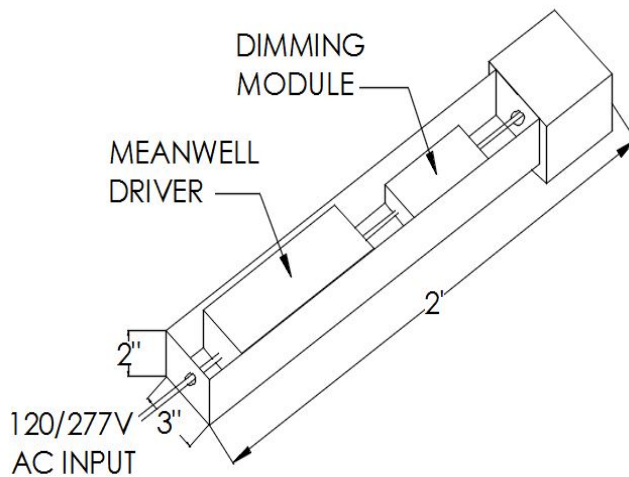

NANOMETER LIGHTING

WIRING DIAGRAM - STATIC WHITE LINEAR

POWERBOX DIAGRAM

Provided Standard 10' 22 AWG with Driver

Driver can be remoted at various maximum distance*

Wire Size (AWG)	Distance (feet)
18	25
14	50
10	100

*DISTANCE VARY WITH LOAD. PLEASE VERIFY IT BEFORE RELEASE.

DISCLAIMER:
BE SURE TO VERIFY ALL WATTAGES, DIMENSIONS AND LENGTHS DUE TO RAPIDLY CHANGING TECHNOLOGY

073018

nanometer
lighting

57-10 49th place
maspeth, ny 11378