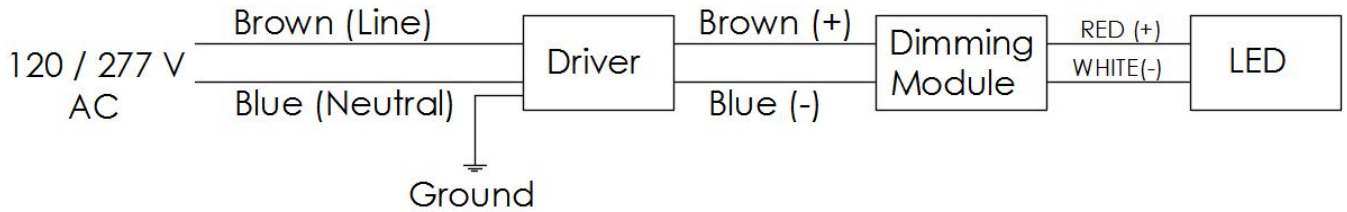

NANOMETER LIGHTING

WIRING DIAGRAM - STATIC WHITE LINEAR

POWERBOX DIAGRAM

Provided Standard 10' 22 AWG with Driver

Driver can be remoted at various maximum distance*

Wire Size (AWG)	Distance (feet)
18	25
14	50
10	100