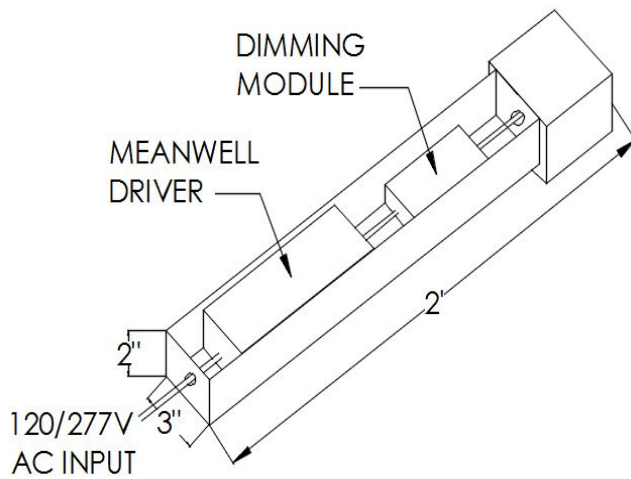

NANOMETER LIGHTING

WIRING DIAGRAM - RGBW PLANAR

POWERBOX DIAGRAM

Standard 10' 18 AWG with Driver provided

Driver can be remoted at various maximum distance*

Wire Size (AWG)	Distance (feet)
18	25
14	50
10	100

*DISTANCE VARY WITH LOAD. PLEASE VERIFY IT BEFORE RELEASE.

DISCLAIMER:
BE SURE TO VERIFY ALL WATTAGES, DIMENSIONS AND LENGTHS DUE TO RAPIDLY CHANGING TECHNOLOGY

073018

nanometer
lighting 57-10 49th place
maspeth, ny 11378