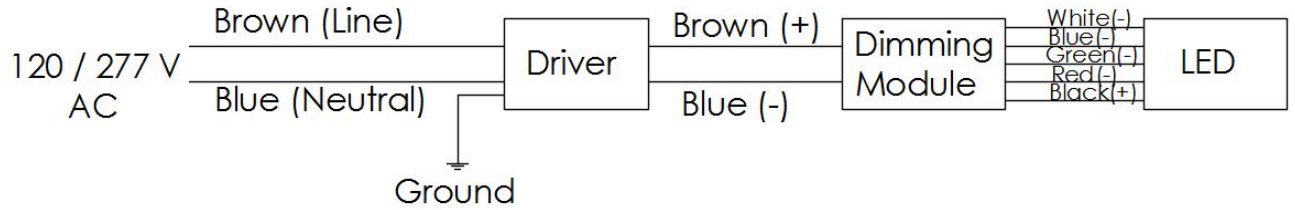

NANOMETER LIGHTING

WIRING DIAGRAM - RGBW PLANAR

POWERBOX DIAGRAM

Standard 10' 18 AWG with Driver provided

Driver can be remoted at various maximum distance*

Wire Size (AWG)	Distance (feet)
18	25
14	50
10	100