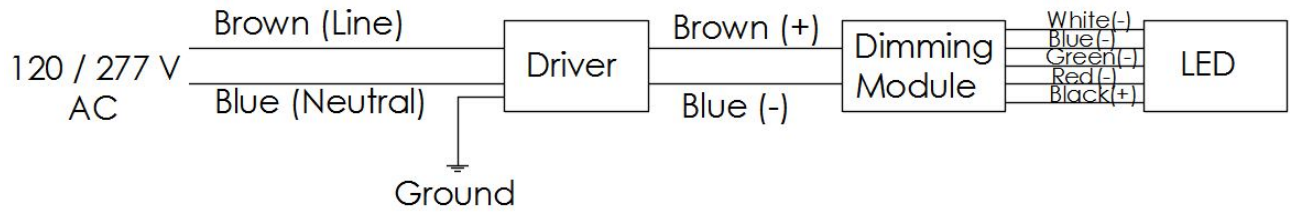

NANOMETER LIGHTING

WIRING DIAGRAM - RGBW LINEAR

POWERBOX DIAGRAM

Standard 10' 18 AWG with Driver provided

Driver can be remoted at various maximum distance*

Wire Size (AWG)	Distance (feet)
18	25
14	50
10	100