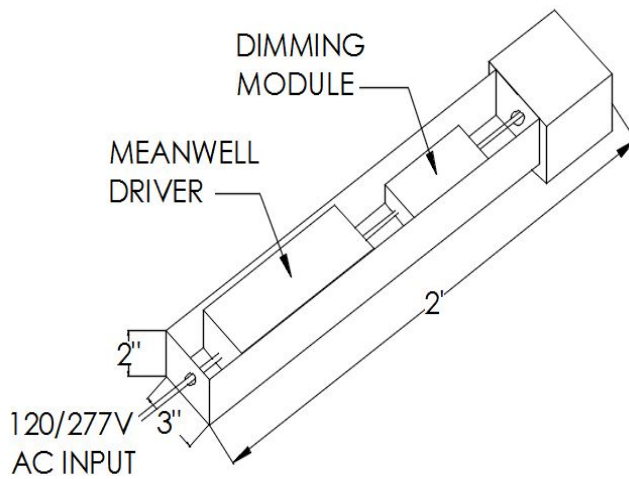

NANOMETER LIGHTING

WIRING DIAGRAM - RGBW LINEAR

POWERBOX DIAGRAM

Standard 10' 18 AWG with Driver provided

Driver can be remoted at various maximum distance*

Wire Size (AWG)	Distance (feet)
18	25
14	50
10	100

*DISTANCE VARY WITH LOAD. PLEASE VERIFY IT BEFORE RELEASE.

DISCLAIMER:
BE SURE TO VERIFY ALL WATTAGES, DIMENSIONS AND LENGTHS DUE TO RAPIDLY CHANGING TECHNOLOGY

073018

nanometer
lighting

57-10 49th place
maspeth, ny 11378